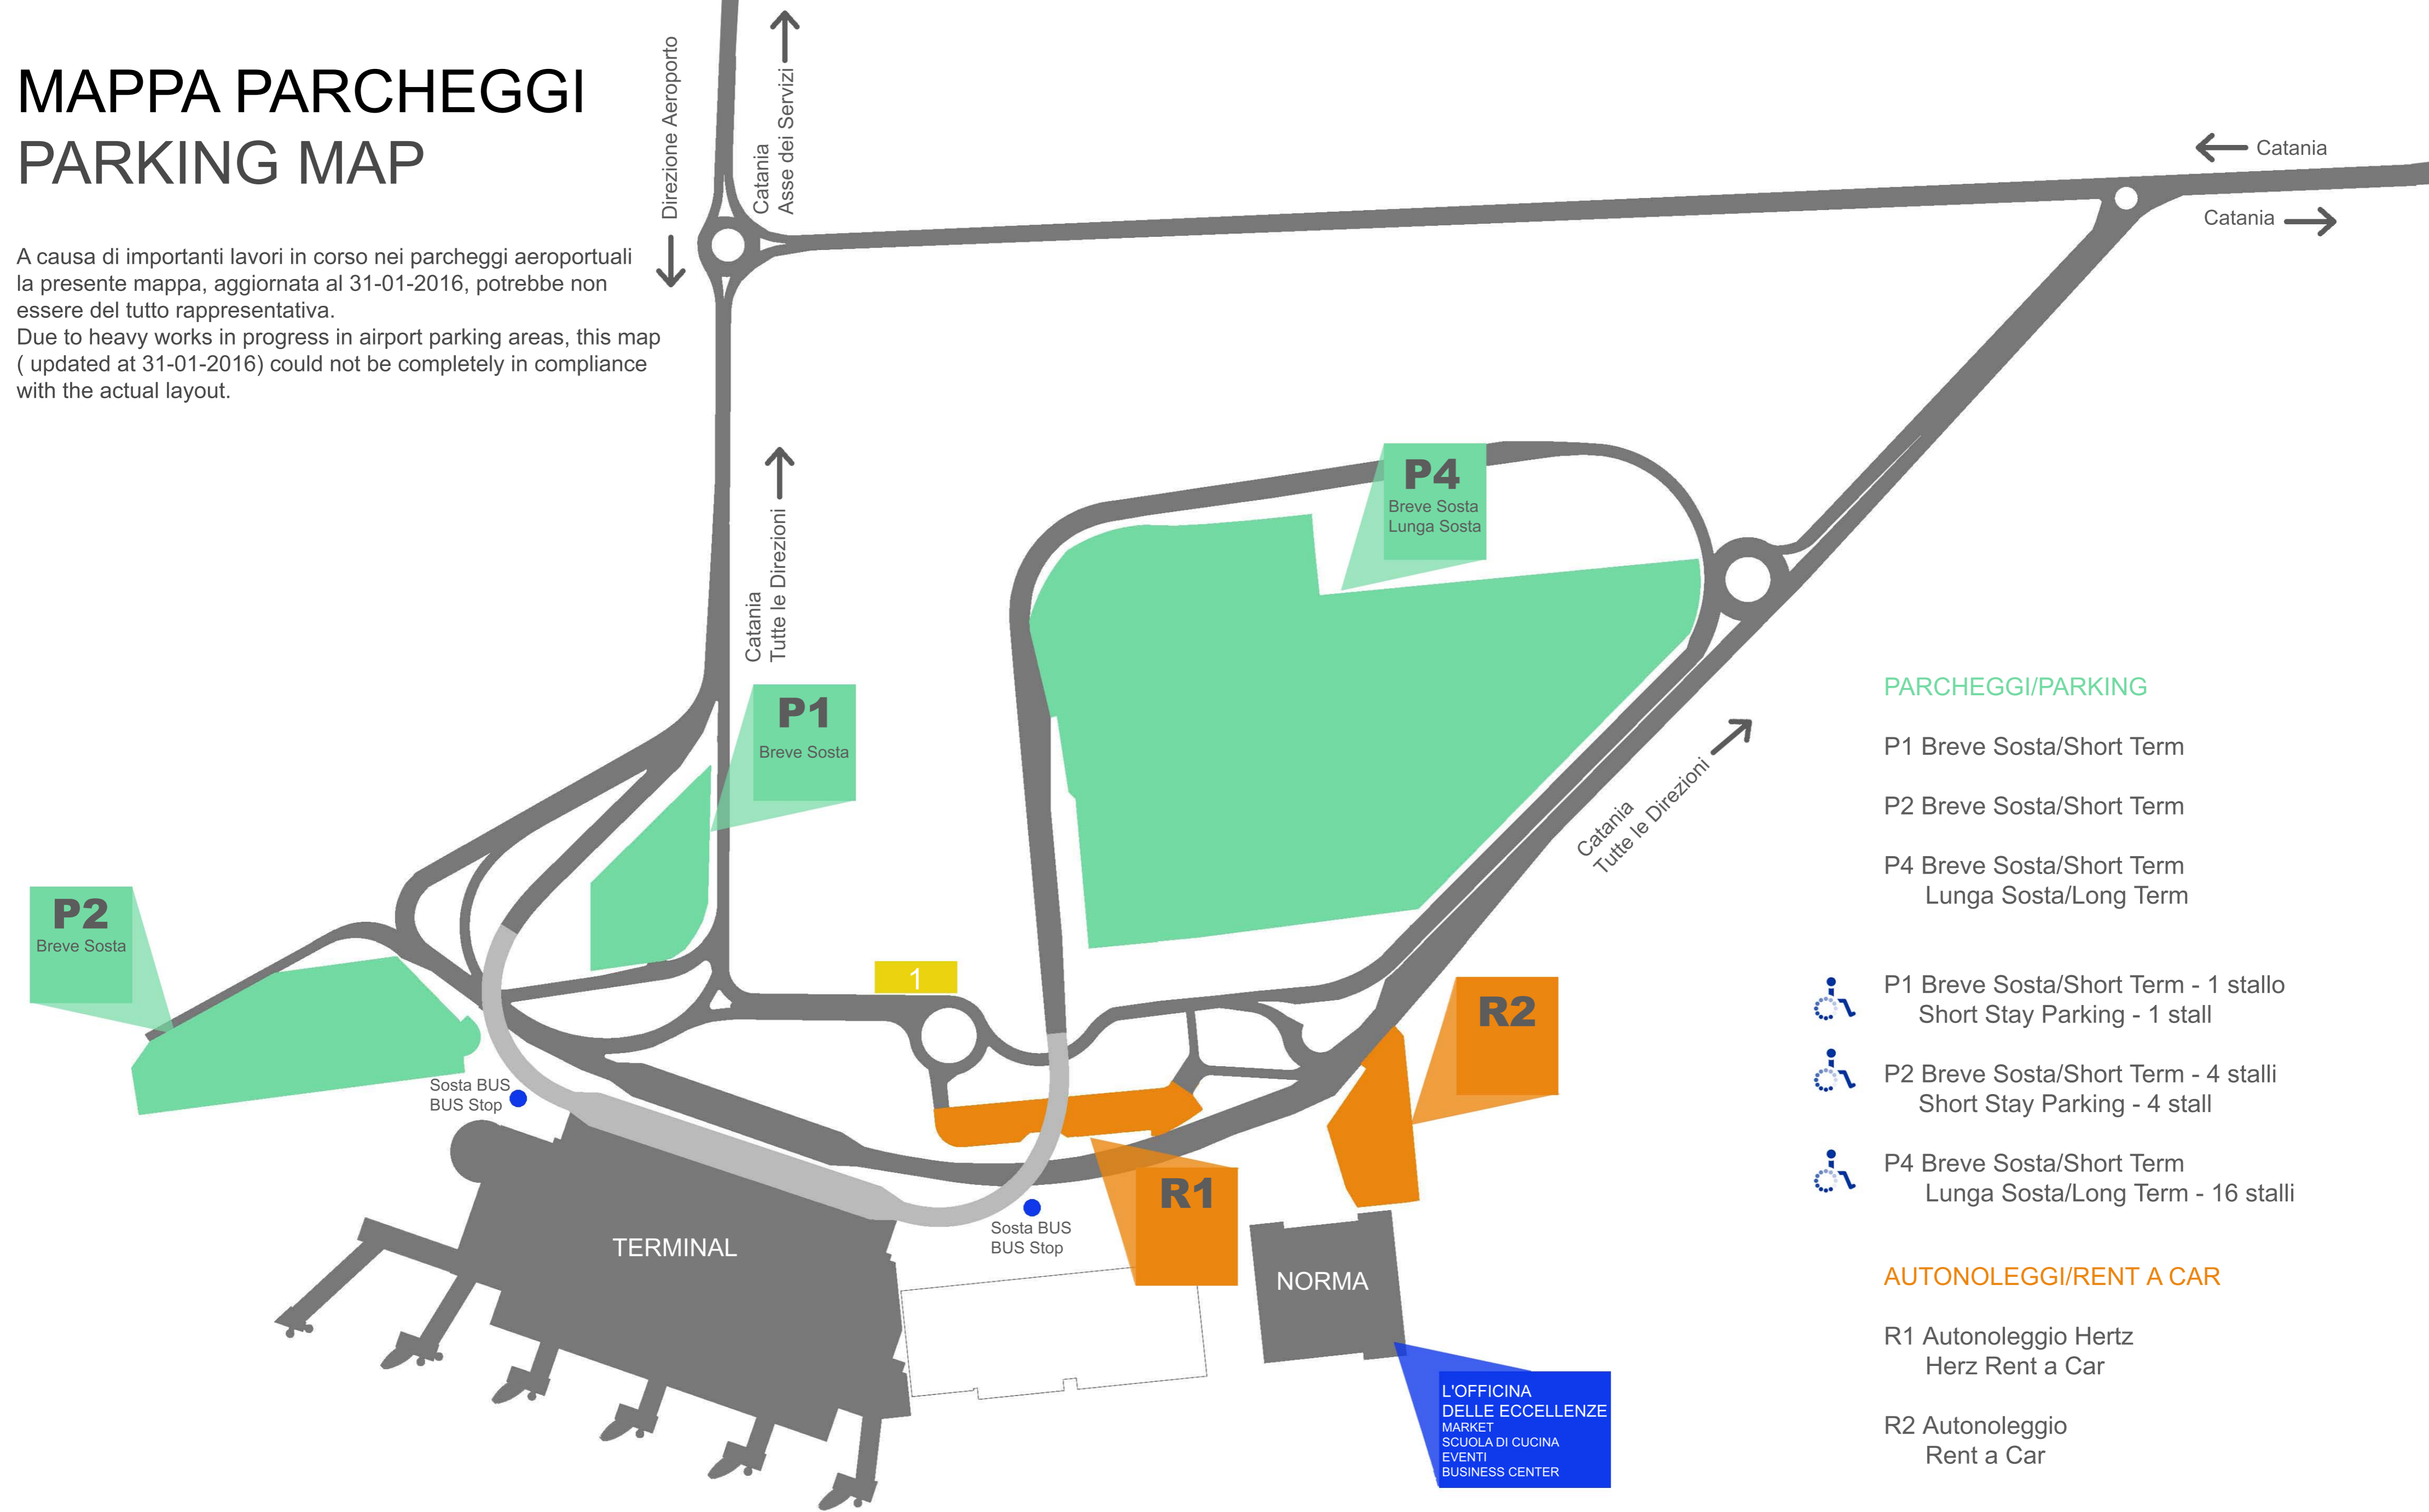

MAPPA PARCHEGGI PARKING MAP

A causa di importanti lavori in corso nei parcheggi aeroportuali la presente mappa, aggiornata al 31-01-2016, potrebbe non essere del tutto rappresentativa.

Due to heavy works in progress in airport parking areas, this map (updated at 31-01-2016) could not be completely in compliance with the actual layout.

PARCHEGGI/PARKING

- P1 Breve Sosta/Short Term
- P2 Breve Sosta/Short Term
- P4 Breve Sosta/Short Term
Lunga Sosta/Long Term

- P1 Breve Sosta/Short Term - 1 stallo
Short Stay Parking - 1 stall
- P2 Breve Sosta/Short Term - 4 stalli
Short Stay Parking - 4 stall
- P4 Breve Sosta/Short Term
Lunga Sosta/Long Term - 16 stalli

AUTONOLEGGI/RENT A CAR

- R1 Autonoleggio Hertz
Herz Rent a Car
- R2 Autonoleggio
Rent a Car

FOOD

- 1 Cafè Bellini (Ristorante/Bar)